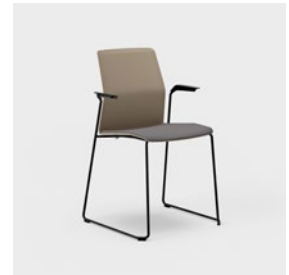

LEIA 540 A SLEDGE US

LEIA 540 M SLEDGE

LEIA 540 M SLEDGE US

LEIA 540 H SLEDGE

LEIA 540 H SLEDGE US

LEIA 540 XBASE5

LEIA 540 XBASE5 US

**BACK** Plastic **SEAT** Plastic, upholstered seat cushion as option (US). **UNDERFRAME** Chrome or powder-coated metal in black, white or silver. **STAR BASE** Black plastic. Adjustable seat height with gas spring. Castors without brakes. **ARMRESTS** Available for chairs with 4-leg or sledge underframe. Armrest pad in white or black plastic. **SEAT CUSHION** Plastic seat cushion with glued-on polyether and upholstered with fabric. **OPTION** On star base: glide with felt pad, braked castors. Other underframes: glide with felt pad. Row connector (RC1) available for 4-leg and sledge underframe. **ACCESSORIES** Stacking trolley (CHAIRTR01 or STOL KU). **UNIT** mm. **DESIGN** Johan Larsson, Nils Löventorn (I.design).

Leia is available in regular seat height and as high and low barstools, so you can easily furnish your café and restaurant environments more uniformly. The polyamide shell is easy to wipe.

Leia chair																				
<b>Leia 540 / Leia 540 US</b>	540	550	870	420	420	450/455	480/485	5.6/6.1	-	-	Yes	-								
<b>Leia 540 A / Leia 540 A US</b>	560	550	870	420	420	450/455	480/485	6.2/6.7	•	205	Yes	•								
<b>Leia 540 Sledge / Leia 540 Sledge US</b>	540	530	870	420	420	450/455	480/485	7.0/7.5	-	-	Yes	-								
<b>Leia 540 A Sledge / Leia 540 A Sledge US</b>	560	530	870	420	420	450/455	480/485	7.7/8.2	•	205	Yes	•								
<b>Leia 540 XBase5 / Leia XBase5 US</b>	650	620	790-921	420	420	380-510 /385-515	400-530 /405-535	8.2/8.7	-	-	No	-								
<b>Leia 540 M Sledge / Leia 540 M Sledge US</b>	560	560	1050	420	420	450/650 455/655	480/485	8.6/9.1	-	-	Can only be stacked on the floor	-								
<b>Leia 540 H Sledge / Leia 540 H Sledge US</b>	560	600	1200	420	420	450/800 455/805	480/485	9.3/9.8	-	-	Can only be stacked on the floor	-								