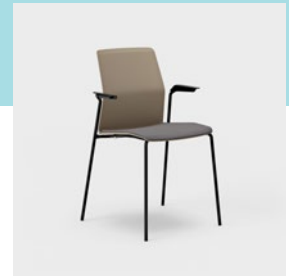

LEIA 540 A US