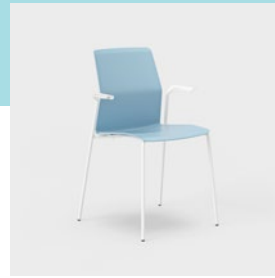

LEIA

LEIA 540 A

BACK Plastic **SEAT** Plastic, upholstered seat cushion as option (US). **UNDERFRAME** Chrome or powder-coated metal in black, white or silver. **STAR BASE** Black plastic. Adjustable seat height with gas spring. Castors without brakes. **ARMRESTS** Available for chairs with 4-leg or sledge underframe. Armrest pad in white or black plastic. **SEAT CUSHION** Plastic seat cushion with glued-on polyether and upholstered with fabric. **OPTION** On star base: glide with felt pad, braked castors. Other underframes: glide with felt pad. Row connector (RC1) available for 4-leg and sledge underframe. **ACCESSORIES** Stacking trolley (CHAIRTR01 or STOL KU). **UNIT** mm. **DESIGN** Johan Larsson, Nils Löventorn (I.design).