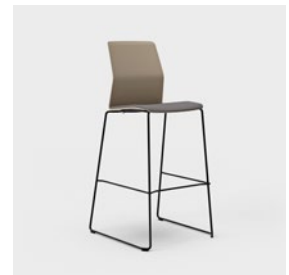

LEIA 540 A SLEDGE US

LEIA 540 M SLEDGE

LEIA 540 M SLEDGE US

LEIA 540 H SLEDGE

LEIA 540 H SLEDGE US

LEIA 540 XBASE5

LEIA 540 XBASE5 US

**BACK** Plastic **SEAT** Plastic, upholstered seat cushion as option (US). **UNDERFRAME** Chrome or powder-coated metal in black, white or silver. **STAR BASE** Black plastic. Adjustable seat height with gas spring. Castors without brakes. **ARMRESTS** Available for chairs with 4-leg or sledge underframe. Armrest pad in white or black plastic. **SEAT CUSHION** Plastic seat cushion with glued-on polyether and upholstered with fabric. **OPTION** On star base: glide with felt pad, braked castors. Other underframes: glide with felt pad. Row connector (RC1) available for 4-leg and sledge underframe. **ACCESSORIES** Stacking trolley (CHAIRTR01 or STOL KU). **UNIT** mm. **DESIGN** Johan Larsson, Nils Löventorn (I.design).

Leia is available in regular seat height and as high and low barstools, so you can easily furnish your café and restaurant environments more uniformly. The polyamide shell is easy to wipe.

Leia chair																				
<b>Leia 540 / Leia 540 US</b>	540	550	870	420	420	450/455	480/485	5.6/6.1	-	-	Yes	-								
<b>Leia 540 A / Leia 540 A US</b>	560	550	870	420	420	450/455	480/485	6.2/6.7	•	205	Yes	•								
<b>Leia 540 Sledge / Leia 540 Sledge US</b>	540	530	870	420	420	450/455	480/485	7.0/7.5	-	-	Yes	-								
<b>Leia 540 A Sledge / Leia 540 A Sledge US</b>	560	530	870	420	420	450/455	480/485	7.7/8.2	•	205	Yes	•								
<b>Leia 540 XBase5 / Leia XBase5 US</b>	650	620	790-921	420	420	380-510 /385-515	400-530 /405-535	8.2/8.7	-	-	No	-								
<b>Leia 540 M Sledge / Leia 540 M Sledge US</b>	560	560	1050	420	420	450/650 455/655	480/485	8.6/9.1	-	-	Can only be stacked on the floor	-								
<b>Leia 540 H Sledge / Leia 540 H Sledge US</b>	560	600	1200	420	420	450/800 455/805	480/485	9.3/9.8	-	-	Can only be stacked on the floor	-								