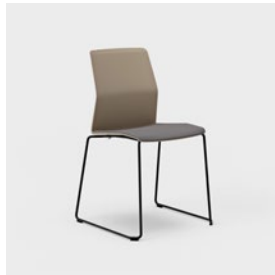

LEIA 540 SLEDGE US