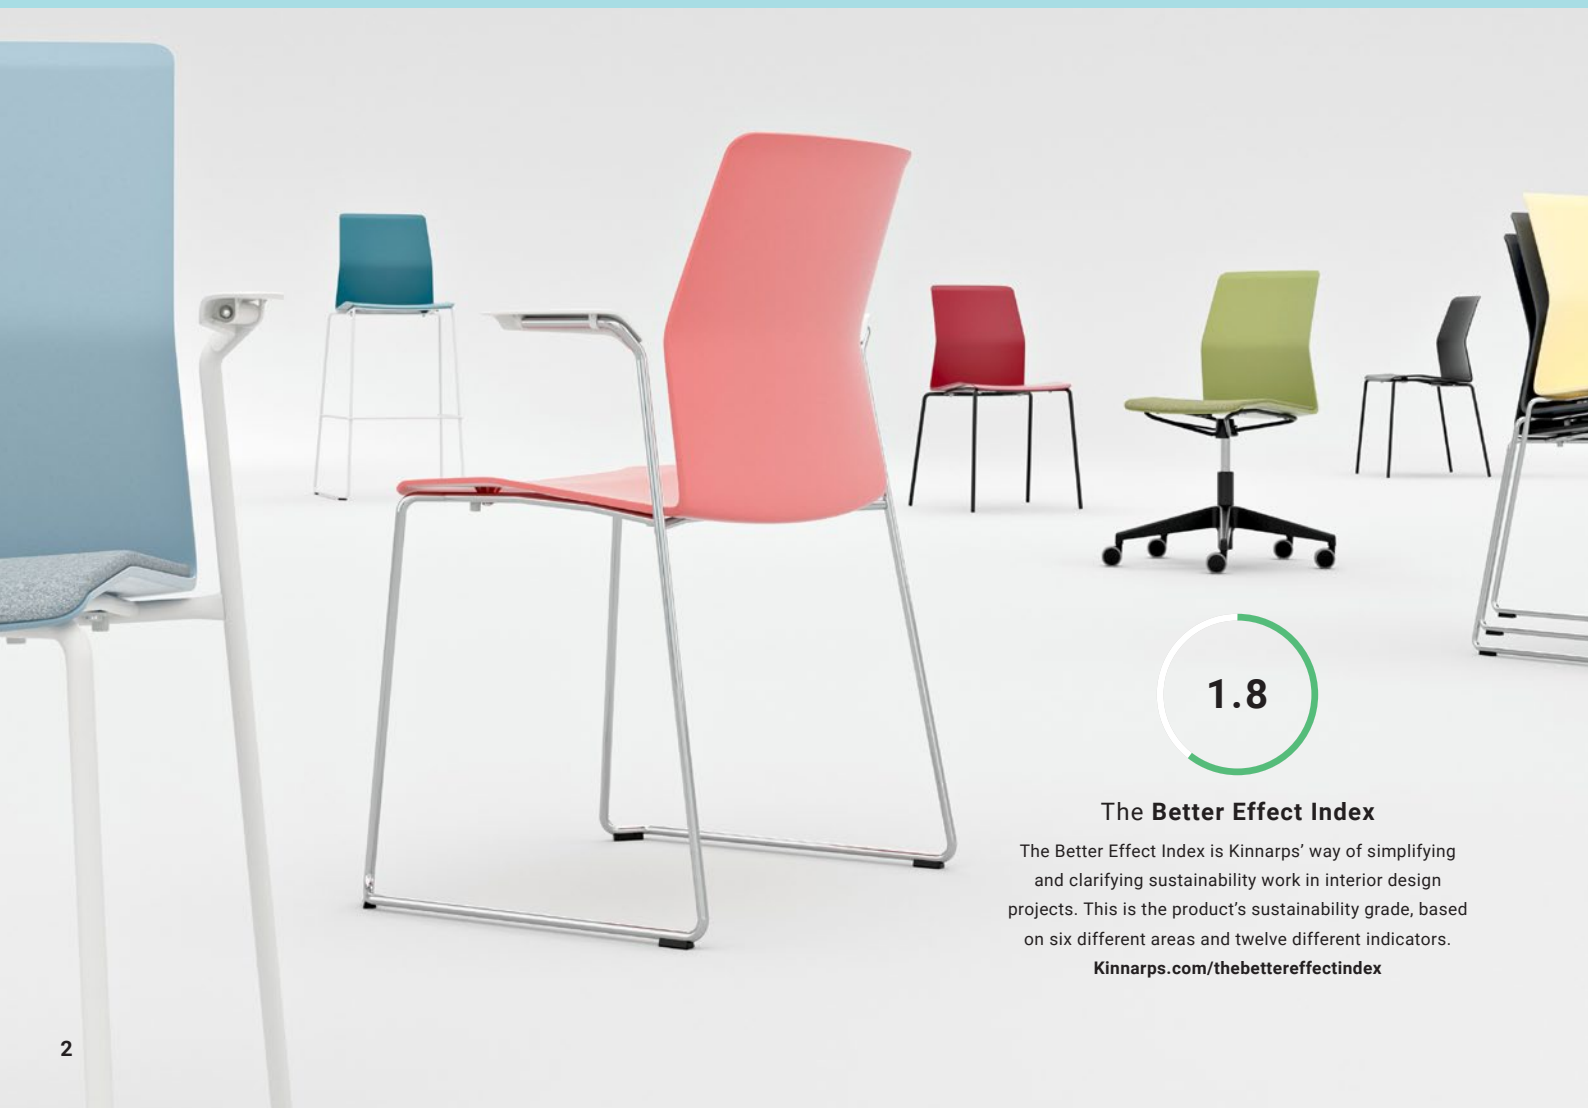

# LEIA

*Kinnarps*

**LEIA IS THE SHELL CHAIR THAT IS COMFORTABLE TO SIT ON, EVEN FOR LONG MEETINGS, MEALS OR LECTURES. ERGONOMIC AND TOUGH, STACKABLE AND LINKABLE, LEIA IS THE PERFECT CHOICE FOR MEETING ROOMS, CLASSROOMS, AUDITORIUMS, CAFÉS AND RESTAURANTS. AWARD-WINNING DESIGN THAT ENHANCES ANY ENVIRONMENT!**

## PLAYFUL VARIATION FOR FLEXIBLE ENVIRONMENTS

- Ergonomic shell that reduces strain on your lower back and legs.
- Stackable and linkable – take out and put away as needed.
- The shell can be combined with five different underframes: 4-leg, sledge, low barstool, high barstool and 5-star base with castors.
- Available in 13 easily matched colours to make it easy to diversify your expression.
- Shell of polyamide has pleasant sitting qualities. Does not scratch easily and easy to keep clean.
- Available with upholstered seat in Kinnarps Colour Studio fabric.
- Awarded with the IF Design Award 2018.