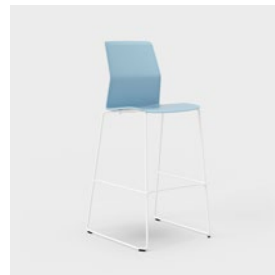

LEIA 540 A SLEDGE US

LEIA 540 M SLEDGE

LEIA 540 M SLEDGE US

LEIA 540 H SLEDGE

LEIA 540 H SLEDGE US

LEIA 540 XBASE5

LEIA 540 XBASE5 US

**BACK** Plastic **SEAT** Plastic, upholstered seat cushion as option (US). **UNDERFRAME** Chrome or powder-coated metal in black, white or silver. **STAR BASE** Black plastic. Adjustable seat height with gas spring. Castors without brakes. **ARMRESTS** Available for chairs with 4-leg or sledge underframe. Armrest pad in white or black plastic. **SEAT CUSHION** Plastic seat cushion with glued-on polyether and upholstered with fabric. **OPTION** On star base: glide with felt pad, braked castors. Other underframes: glide with felt pad. Row connector (RC1) available for 4-leg and sledge underframe. **ACCESSORIES** Stacking trolley (CHAIRTR01 or STOL KU). **UNIT** mm. **DESIGN** Johan Larsson, Nils Löventorn (I.design).

Leia is available in regular seat height and as high and low barstools, so you can easily furnish your café and restaurant environments more uniformly. The polyamide shell is easy to wipe.

Leia chair																				
<b>Leia 540 / Leia 540 US</b>	540	550	870	420	420	450/455	480/485	5.6/6.1	-	-	Yes	-								
<b>Leia 540 A / Leia 540 A US</b>	560	550	870	420	420	450/455	480/485	6.2/6.7	•	205	Yes	•								
<b>Leia 540 Sledge / Leia 540 Sledge US</b>	540	530	870	420	420	450/455	480/485	7.0/7.5	-	-	Yes	-								
<b>Leia 540 A Sledge / Leia 540 A Sledge US</b>	560	530	870	420	420	450/455	480/485	7.7/8.2	•	205	Yes	•								
<b>Leia 540 XBase5 / Leia XBase5 US</b>	650	620	790-921	420	420	380-510 /385-515	400-530 /405-535	8.2/8.7	-	-	No	-								
<b>Leia 540 M Sledge / Leia 540 M Sledge US</b>	560	560	1050	420	420	450/650 455/655	480/485	8.6/9.1	-	-	Can only be stacked on the floor	-								
<b>Leia 540 H Sledge / Leia 540 H Sledge US</b>	560	600	1200	420	420	450/800 455/805	480/485	9.3/9.8	-	-	Can only be stacked on the floor	-								