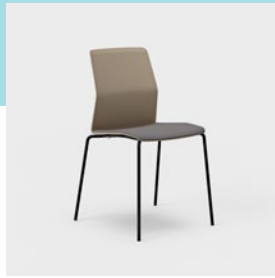

LEIA

LEIA 540 US

BACK Plastic **SEAT** Plastic, upholstered seat cushion as option (US). **UNDERFRAME** Chrome or powder-coated metal in black, white or silver. **STAR BASE** Black plastic. Adjustable seat height with gas spring. Castors without brakes. **ARMRESTS** Available for chairs with 4-leg or sledge underframe. Armrest pad in white or black plastic. **SEAT CUSHION** Plastic seat cushion with glued-on polyether and upholstered with fabric. **OPTION** On star base: glide with felt pad, braked castors. Other underframes: glide with felt pad. Row connector (RC1) available for 4-leg and sledge underframe. **ACCESSORIES** Stacking trolley (CHAIRTR01 or STOL KU). **UNIT** mm. **DESIGN** Johan Larsson, Nils Löventorn (I.design).