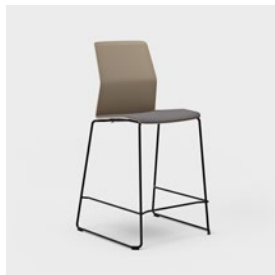

LEIA 540 A SLEDGE US

LEIA 540 M SLEDGE

LEIA 540 M SLEDGE US

LEIA 540 H SLEDGE

LEIA 540 H SLEDGE US

LEIA 540 XBASE5

LEIA 540 XBASE5 US

**BACK** Plastic **SEAT** Plastic, upholstered seat cushion as option (US). **UNDERFRAME** Chrome or powder-coated metal in black, white or silver. **STAR BASE** Black plastic. Adjustable seat height with gas spring. Castors without brakes. **ARMRESTS** Available for chairs with 4-leg or sledge underframe. Armrest pad in white or black plastic. **SEAT CUSHION** Plastic seat cushion with glued-on polyether and upholstered with fabric. **OPTION** On star base: glide with felt pad, braked castors. Other underframes: glide with felt pad. Row connector (RC1) available for 4-leg and sledge underframe. **ACCESSORIES** Stacking trolley (CHAIRTR01 or STOL KU). **UNIT** mm. **DESIGN** Johan Larsson, Nils Löventorn (I.design).

Leia is available in regular seat height and as high and low barstools, so you can easily furnish your café and restaurant environments more uniformly. The polyamide shell is easy to wipe.

Leia chair																				
<b>Leia 540 / Leia 540 US</b>	540	550	870	420	420	450/455	480/485	5.6/6.1	-	-	Yes	-								
<b>Leia 540 A / Leia 540 A US</b>	560	550	870	420	420	450/455	480/485	6.2/6.7	•	205	Yes	•								
<b>Leia 540 Sledge / Leia 540 Sledge US</b>	540	530	870	420	420	450/455	480/485	7.0/7.5	-	-	Yes	-								
<b>Leia 540 A Sledge / Leia 540 A Sledge US</b>	560	530	870	420	420	450/455	480/485	7.7/8.2	•	205	Yes	•								
<b>Leia 540 XBase5 / Leia XBase5 US</b>	650	620	790-921	420	420	380-510 /385-515	400-530 /405-535	8.2/8.7	-	-	No	-								
<b>Leia 540 M Sledge / Leia 540 M Sledge US</b>	560	560	1050	420	420	450/650 455/655	480/485	8.6/9.1	-	-	Can only be stacked on the floor	-								
<b>Leia 540 H Sledge / Leia 540 H Sledge US</b>	560	600	1200	420	420	450/800 455/805	480/485	9.3/9.8	-	-	Can only be stacked on the floor	-								