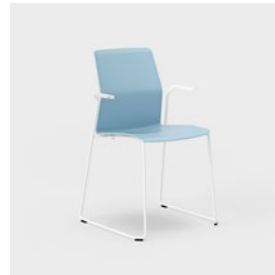

LEIA 540 A SLEDGE