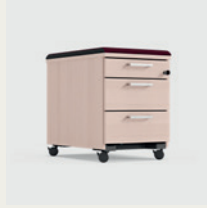

A SELECTION OF OUR PEDESTALS

PV63S PC46

HANDLES

Model	Height	Width	Depth	Drawers
PV62S (PSW)	516mm	400mm	600mm	2
PV63S (PSW)	516mm	400mm	600mm	3
PV62S	537mm	400mm	600mm	2
PV63S	537mm	400mm	600mm	3
PL63S	612mm	400mm	600mm	3
PL64S	612mm	400mm	600mm	4
PL83S	612mm	400mm	800mm	3
PL84S	612mm	400mm	800mm	4
PLT63S	686-766mm	400mm	600mm	3
PLT64S	686-766mm	400mm	600mm	4
PLT83S	686-766mm	400mm	800mm	3
PLT84S	686-766mm	400mm	800mm	4
PH63S	650mm	400mm	600mm	3
PH64S	650mm	400mm	600mm	4