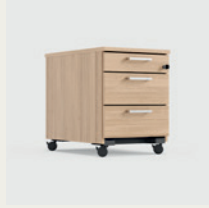

A SELECTION OF OUR PEDESTALS

PV63S

HANDLES

Model	Height	Width	Depth	Drawers
PV62S (PSW)	516mm	400mm	600mm	2
PV63S (PSW)	516mm	400mm	600mm	3
PV62S	537mm	400mm	600mm	2
PV63S	537mm	400mm	600mm	3
PL63S	612mm	400mm	600mm	3
PL64S	612mm	400mm	600mm	4
PL83S	612mm	400mm	800mm	3
PL84S	612mm	400mm	800mm	4
PLT63S	686-766mm	400mm	600mm	3
PLT64S	686-766mm	400mm	600mm	4
PLT83S	686-766mm	400mm	800mm	3
PLT84S	686-766mm	400mm	800mm	4
PH63S	650mm	400mm	600mm	3
PH64S	650mm	400mm	600mm	4