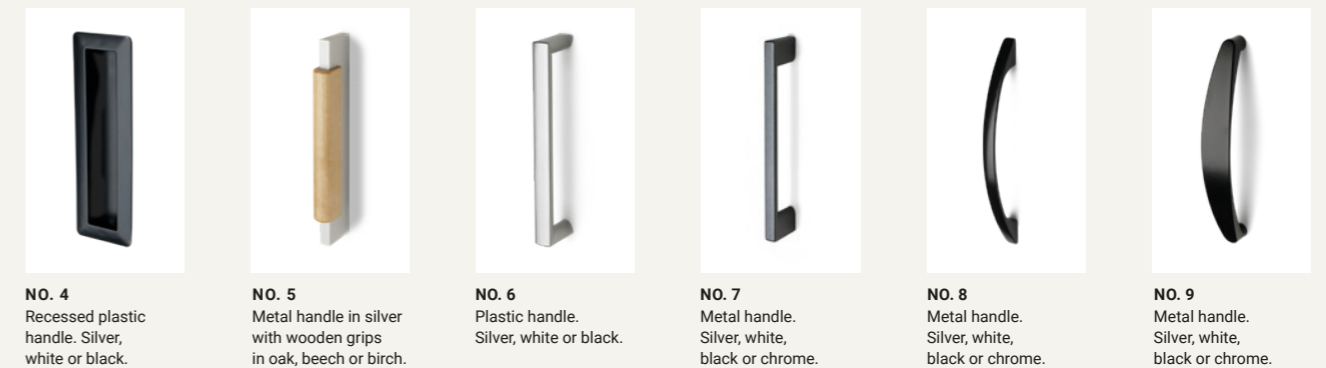

HANDLES

Model	Height	Width	Depth	Drawers
PV62S (PSW)	516mm	400mm	600mm	2
PV63S (PSW)	516mm	400mm	600mm	3
PV62S	537mm	400mm	600mm	2
PV63S	537mm	400mm	600mm	3
PL63S	612mm	400mm	600mm	3
PL64S	612mm	400mm	600mm	4
PL83S	612mm	400mm	800mm	3
PL84S	612mm	400mm	800mm	4
PLT63S	686-766mm	400mm	600mm	3
PLT64S	686-766mm	400mm	600mm	4
PLT83S	686-766mm	400mm	800mm	3
PLT84S	686-766mm	400mm	800mm	4