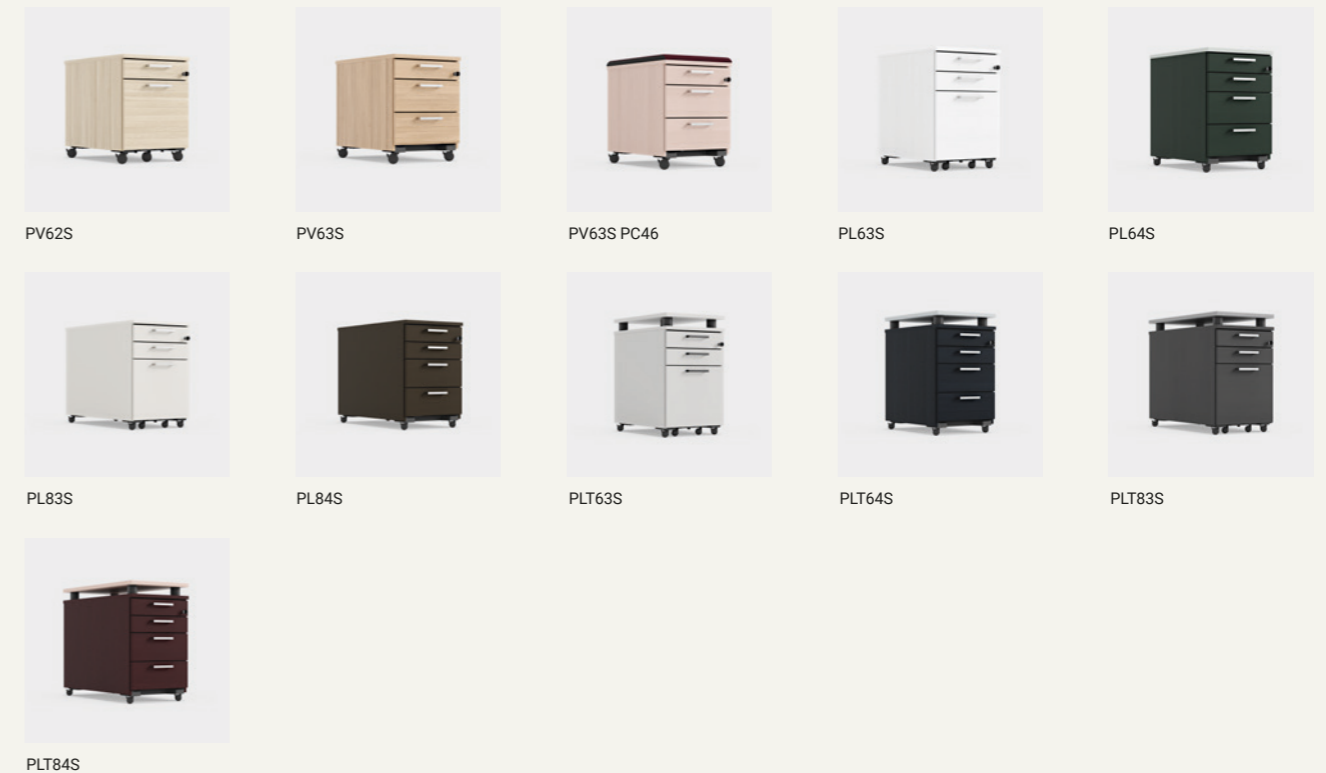

A SELECTION OF OUR PEDESTALS